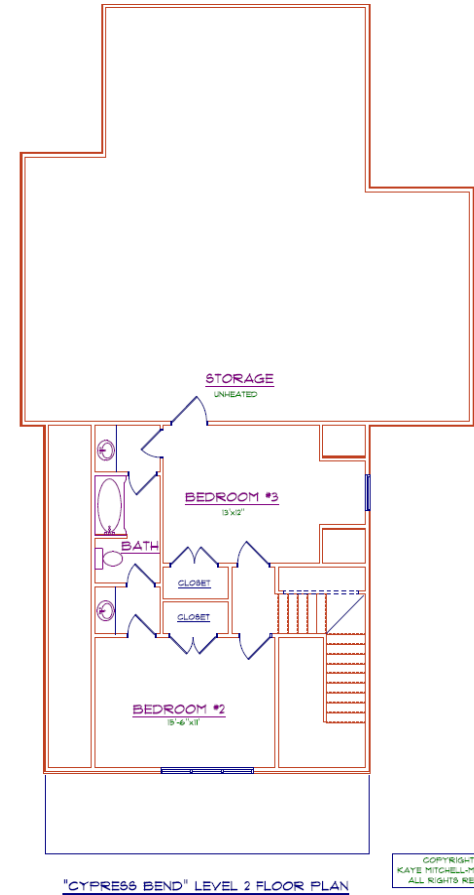

The "Cypress Bend"

Charleston Series

1481 Heated Level 1
551 Heated Level 2
196 SqFt Porch Area
2392 Total Heated SqFt
39'W x 73'D
3 Bed, 2.5 Bath, Frog Optional

1481 HEATED SQ. FT. LEVEL 1
551 HEATED SQ. FT. LEVEL 2
502 SQ. FT. GARAGE
196 SQ. FT. FRONT PORCH