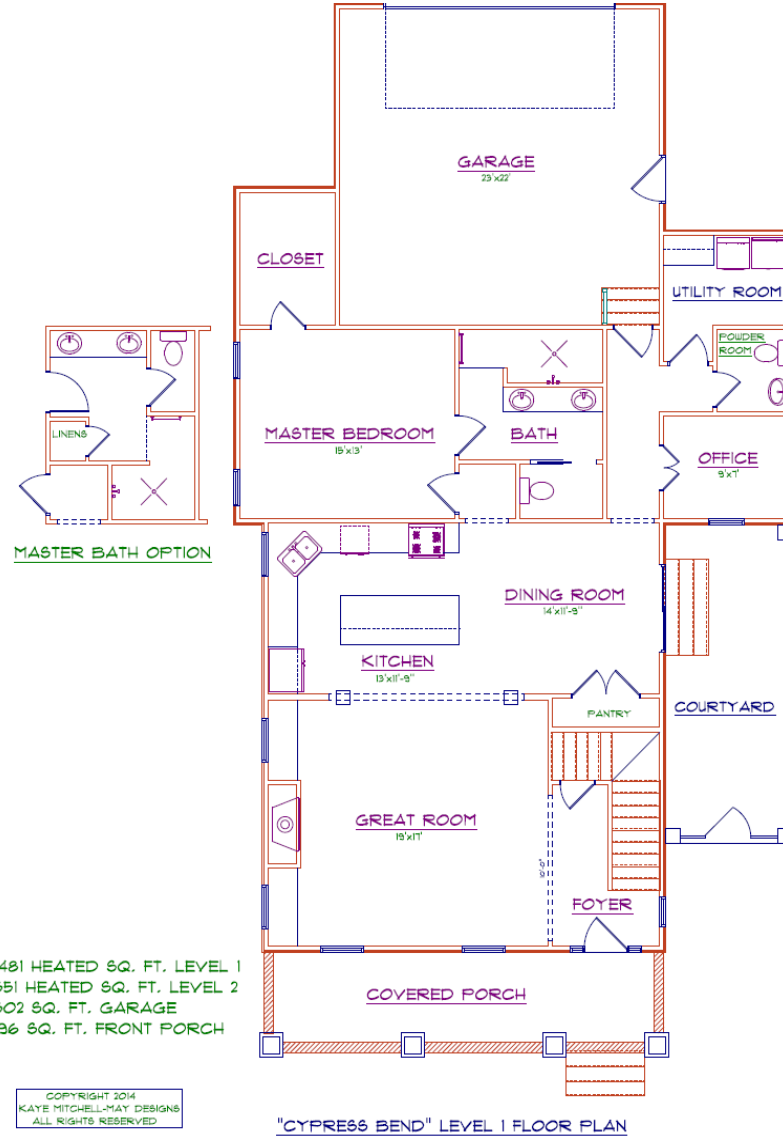

The "Cypress Bend"

Charleston Series

1481 Heated Level 1
551 Heated Level 2
196 SqFt Porch Area
2392 Total Heated SqFt
39'W x 73'D
3 Bed, 2.5 Bath, Frog Optional

1481 HEATED SQ. FT. LEVEL 1
551 HEATED SQ. FT. LEVEL 2
502 SQ. FT. GARAGE
196 SQ. FT. FRONT PORCH